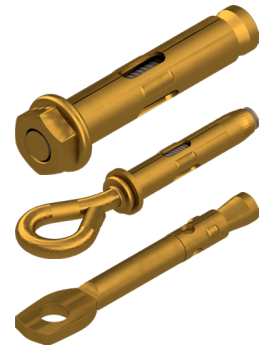

HOLLOW WALL ANCHORS

MIXED TYPES

EYE ANCHORS

| Code | Size | Material | Packing | Ctn |
|------------|-----------------------|-------------|---------|-----|
| ANC-M5-EYE | Eye Anchor 5mm x 50mm | Zinc Plated | 100/Jar | 16 |

HOLLOW WALL ANCHORS

| Code | Size | Material | Packing | Ctn |
|--------------|---|-------------|---------|-----|
| HWA-10/18M52 | Hollow Wall Anchor, 10mm penetration hole, 18mm max wall width, 52mm shaft length | Zinc Plated | 50/Jar | 16 |
| HWA-8/16M39 | Hollow Wall Anchor, 8mm penetration hole, 16mm max wall width, 39mm shaft length | Zinc Plated | 100/Jar | 16 |
| HWA-8/18M46 | Hollow Wall Anchor, 8mm penetration hole, 18mm max wall width, 46mm shaft length | Zinc Plated | 100/Jar | 16 |
| HWA-8/5M21 | Hollow Wall Anchor, 8mm penetration hole, 5mm max wall width, 21mm shaft length | Zinc Plated | 100/Jar | 16 |

SLEEVE ANCHORS

| Code | Size | Material | Packing | Ctn |
|-----------|-----------------------------------|-------------|---------|-----|
| SAB-10/50 | Sleeve Anchor Bolt 10mm x 50mm | Zinc Plated | 50/Jar | 8 |
| SAB-10/60 | Sleeve Anchor Bolt 10mm x 60mm | Zinc Plated | 50/Jar | 8 |
| SAB-10/75 | Sleeve Anchor Bolt 10mm x 75mm | Zinc Plated | 50/Jar | 8 |
| SAB-8/40 | Sleeve Anchor Bolt 8mm x 40mm | Zinc Plated | 100/Jar | 8 |
| SAB-8/65 | Sleeve Anchor Bolt 8mm x 65mm | Zinc Plated | 50/Jar | 8 |
| SAEB-8/45 | Sleeve Anchor Eye Bolt 8mm x 45mm | Zinc Plated | 100/Jar | 8 |
| SATW-6/40 | Sleeve Anchor Tie Wire 6mm x 40mm | Zinc Plated | 100/Jar | 16 |

SPRING TOGGLE

| Code | Size | Material | Packing | Ctn |
|----------|--------------------------|-------------|---------|-----|
| ST-18X2 | Spring Toggle 1/8" x 2" | Zinc Plated | 100/Jar | 16 |
| ST-18X3 | Spring Toggle 1/8" x 3" | Zinc Plated | 100/Jar | 16 |
| ST-316X2 | Spring Toggle 3/16" x 2" | Zinc Plated | 100/Jar | 16 |
| ST-316X3 | Spring Toggle 3/16" x 3" | Zinc Plated | 100/Jar | 16 |