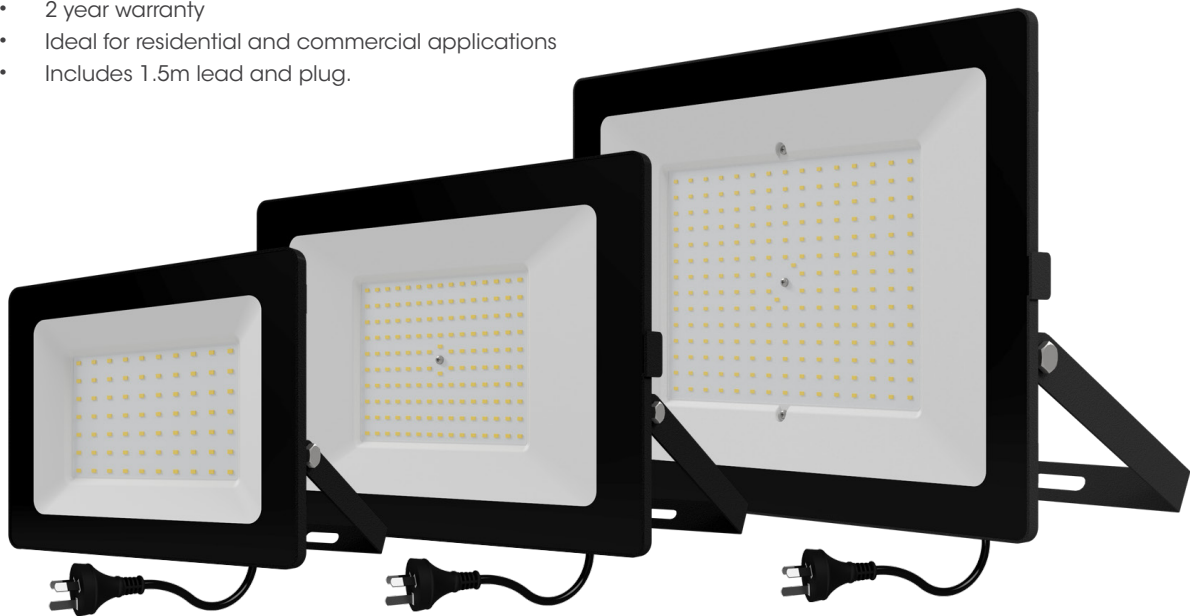

## SLIMLINE LED

### FEATURES & BENEFITS

- Driverless LED
- Ultra bright LED light source
- Ultra slim and compact design
- SAA approved
- 2 year warranty
- Ideal for residential and commercial applications
- Includes 1.5m lead and plug.

### DIMENSIONS

Code	Width (mm)	Height (mm)	D1 (mm)	D2 (mm)
FL-30W-5800K	199	155	66	100
FL-50W-5800K	225	175	66	135
FL-100W-5800K	292	232	66	135
FL-150W-5800K	382	276	85	120
FL-200W-5800K	423	305	85	120