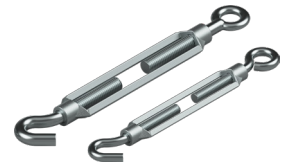

CATENARY WIRE ACCESSORIES

FEATURES & BENEFITS

- Heavy duty construction
- Comprehensive range
- Compatible with all leading brands of Catenary Wire.

SPECIFICATIONS

Material:

- Steel

Finish:

- Electro-galvanised, zinc plated

THIMBLES

Code	Description	Packing	MOQ	Ctn
CWA-M6/TH	Thimble - 6mm	10	10	500

TURNBUCKLES

Code	Description	Packing	MOQ	Ctn
CWA-M6/TB	Turnbuckles - 6mm Hook & Eye	10	10	250
CWA-M8/TB	Turnbuckles - 8mm Hook & Eye	10	10	200

'D' SHACKLES

Code	Description	Packing	MOQ	Ctn
CWA-M6/DS	D Shackles - 6mm	10	10	750

WIRE ROPE GRIPS

Code	Description	Packing	MOQ	Ctn
CWA-M6/WRG	Wire Rope Grips - 6mm	20	20	1500
CWA-M8/WRG	Wire Rope Grips - 8mm	10	10	600

EYE ANCHORS

Code	Description	Packing	MOQ	Ctn
ANC-M5-EYE	Eye Anchor - 5mm x 50mm	100/Jar	1 Jar	8 Jars