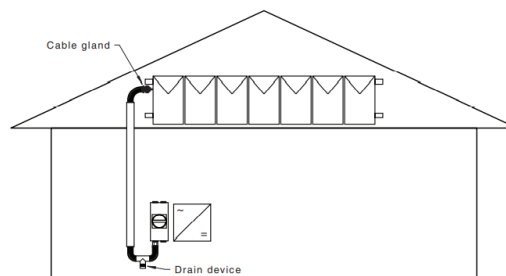

Example of a device to drain liquid from a conduit system (bottom entry/exit)