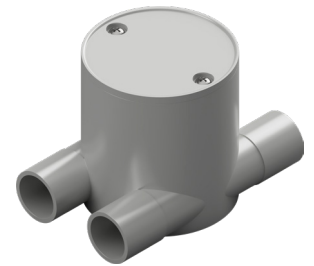

STAINLESS STEEL

4-WAY 'H' TYPE DEEP JUNCTION BOXES

Code	Description	Packing	MOQ	Ctn
JBD-20G/4H	4 Way H Type Deep J-Box - 20mm - Grey	10	10	100
JBD-25G/4H	4 Way H Type Deep J-Box - 25mm - Grey	10	10	100