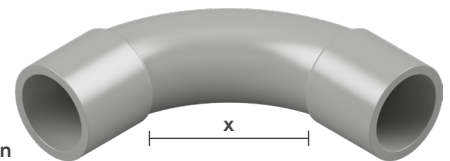

90° STANDARD BENDS

Code	Description	x (mm)	Packing	MOQ	Ctn
BEND-20G/STD	90° Standard Bend - 20mm - Grey	66	50	50	500
BEND-25G/STD	90° Standard Bend - 25mm - Grey	87	20	20	200
BEND-32G/STD	90° Standard Bend - 32mm - Grey	165	10	10	200
BEND-40G/STD	90° Standard Bend - 40mm - Grey	170	1	1	65
BEND-50G/STD	90° Standard Bend - 50mm - Grey	223	1	1	30